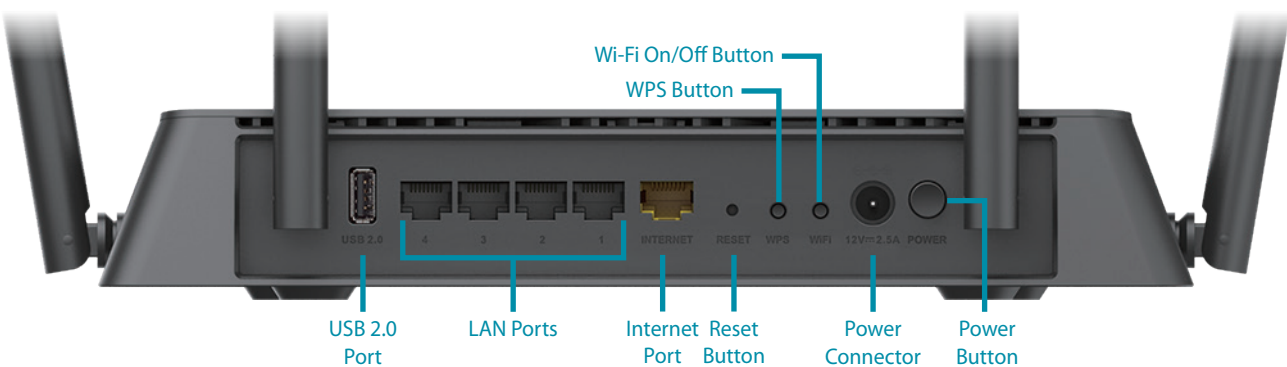

Hassle-Free D-Link Smart Connect Technology

Ever since the introduction of 5 GHz wireless technology, users have had to blindly guess whether the 5 GHz or 2.4 GHz band would provide them with the best networking experience. D-Link's Smart Connect Technology eliminates this confusion by automatically distributing devices to the optimal network. Simply initiate a connection to the DIR-882 and its advanced algorithms will determine the best network for your device to connect to, thereby ensuring a faster, more reliable, and hassle-free experience for your friends, colleagues, and family.

Easy to Set Up and Protect

Sharing your Internet connection doesn't have to be a complicated process; just open a web browser to access the setup wizard and follow the easy step-by-step instructions to get started. Configure, apply, and set up WPA/WPA2 wireless security in minutes with the wireless network setup wizard, or use Wi-Fi Protected Setup (WPS), which establishes an encrypted connection to new devices without the need to enter settings or create passwords. In addition, the built-in firewall requires no setup, protecting you against malicious attacks from the Internet, and access control features allow you to restrict access to your network giving you greater control over network users.

File Sharing Right at Your Fingertips